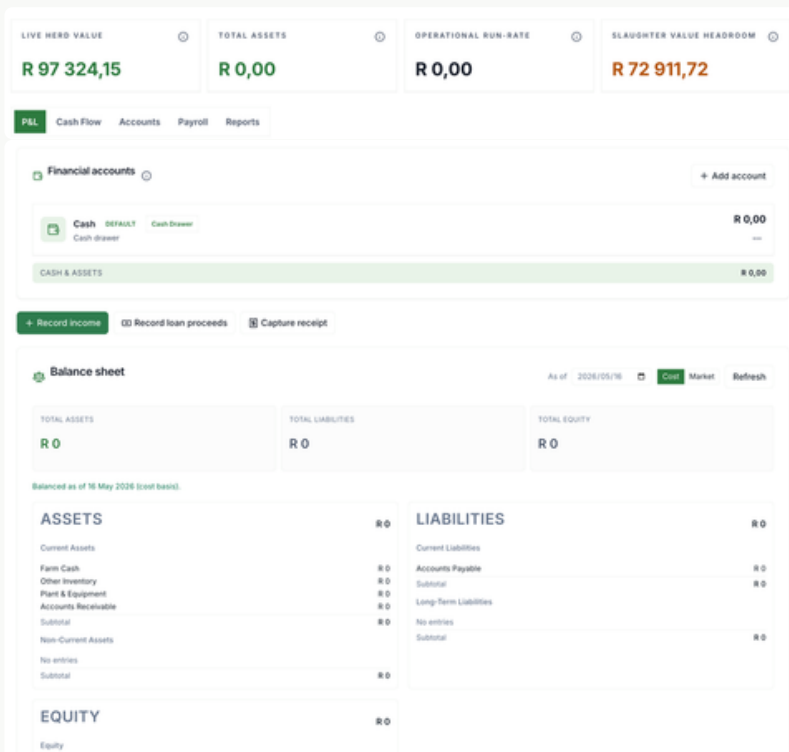

Lrs11a26
 Meatmaster - Score 60/100
 0 g/day
[Open](#)

ACTIVE ANIMALS **LIVE HERD VALUE** **AT RISK**

44 **R 97 324,15** 5
[Needs action](#)

RECENT ANIMALS [View all](#)

Lrs11a26 - ♀ - 0yr - 3.5kg Meatmaster - Sheep Weight state	Kern - KK3163 - ♂ - 2yr - 68.8kg Meatmaster - Sheep Needs details
Lrs12a26 - ♀ - 0yr - 3kg Meatmaster - Sheep Weight state	LRS 215 5 - LRS 215 12 - ♀ - 4yr - 47kg Meatmaster - Sheep Needs details
LRS 23 515 - LRS 23 5 15 - ♀ - 0yr - 39.4kg Meatmaster - Sheep Needs details	LRS 12w 25 - LRS 12 w 25 - ♀ - 0yr - 42.38kg Meatmaster - Sheep Needs details
26 W 06 - 26w 06 - ♀ - 2yr - 49.16kg Meatmaster - Sheep Needs details	3235 - 3235 - ♀ - 2yr - 52.94kg Meatmaster - Sheep Needs details
Female green tag brown - Female green tag bro... Meatmaster - Sheep Needs details	LRS 21 511 - LRS 21 5 11 - ♀ - 2yr - 50.22kg Meatmaster - Sheep Needs details

Fourth Pillar of ANML FARM

Your Money

- **Scan a receipt:** take a photo, see it booked in your accounts.
- **Real accounts:** ABSA cheque, FNB savings, cash in the office, loan account, just like the real world.
- **Live herd value:** updated weekly against RPO market prices.
- **Feed costs vs the market:** compare your feed spending against SAFEX yellow maize, soy and sunflower prices.
- **Cash flow and budget:** see what's coming in, what's going out, what's left, live.
- **Bank reconciliation:** upload your bank statement and close the gaps in one screen.
- **Fixed assets and depreciation:** vehicles, tractors, gates, all handled automatically.
- **Loans booked correctly:** capital and interest split automatically.
- **Sale and purchase passports:** sell an animal to another ANML FARM farmer and the full record moves with it.
- **Farmer view or Accountant view:** simple for you, full detail for your accountant.
- **Audit trail:** every entry, who made it, when, all ready for SARS.