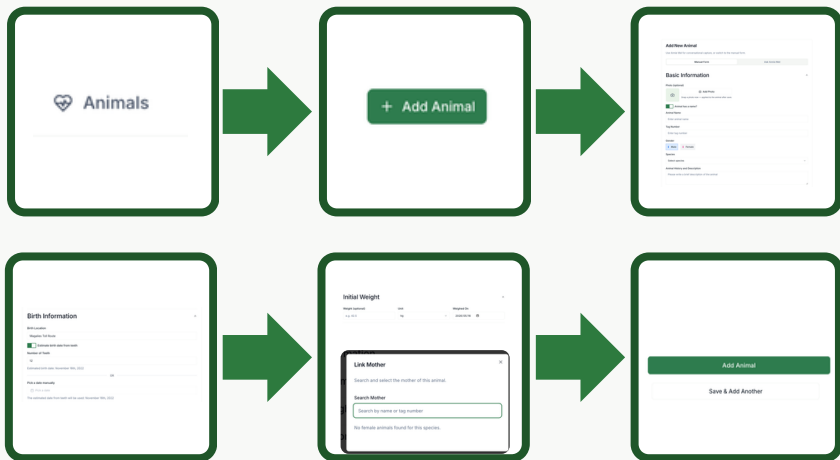

How To Get Started

Skep 'n Dier (of Twee)

1. Follow the "Find Your Farm" steps and press "View Farm"
2. Choose the Animals block
3. Press "Add Animal" or the plus button in the bottom right
4. Fill in: basic info (ear tag, name, breed, species), birth and origin (birth date, mother, father), first weight (press "Add Weight" and type the weight)
5. Press "Save"

You can also ask Annie Mel to help you fill things in. She knows what to do.

NB: indien jy wil informasie behou vir vinnige insleutel, kies gerus: