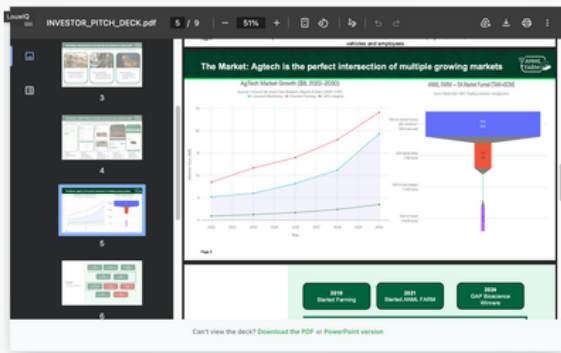

Get Involved at ANML FARM

Investo

We are looking for partners with ambition and connections to help us digitise livestock farming across Africa.

If you want a managed investment in agricultural technology, take a look at:

www.anmlfarm.com/investors.