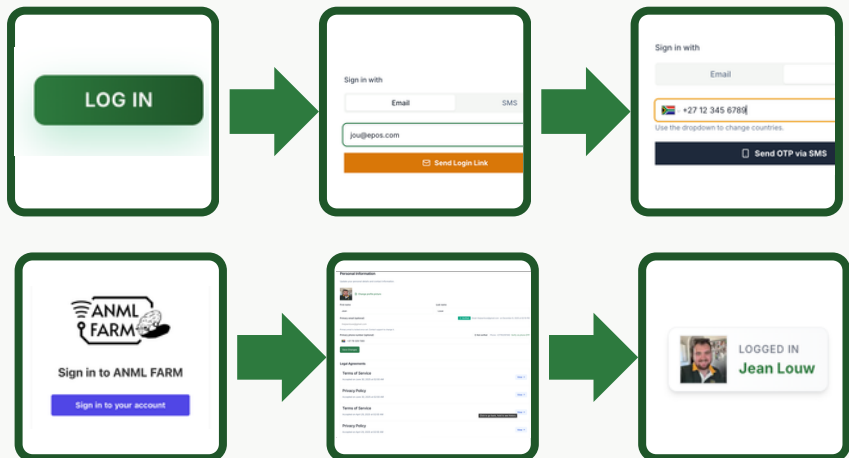

Get Involved at ANML FARM

Investo

We are looking for partners with ambition and connections to help us digitise livestock farming across Africa.

If you want a managed investment in agricultural technology, take a look at:

www.anmlfarm.com/investors.

How To Get Started

Scan the QR code with your phone camera or on your internet go to **www.anmlfarm.com**

How To Get Started

Sign Up

1. Scan the QR code or go to anmlfarm.com
2. Press "Sign In" in the top right
3. By phone: enter your number and press "Send OTP", then type the 6-digit code that arrives via SMS or WhatsApp
4. By email: enter your email and press "Send Login Link", then check your inbox for an email from ANML FARM and follow the button inside
5. Fill in your profile and agree to the terms

How To Get Started

Find Your Farm

1. Press "Go To Farms" or the tractor icon at the top
2. If you don't have a farm yet, press "+ New Farm"
3. Give the farm a name, choose the country and province
4. Invite workers and choose a subscription
5. Press "Create Farm" and you are done!

How To Get Started

Skep 'n Dier (of Twee)

1. Follow the "Find Your Farm" steps and press "View Farm"
2. Choose the Animals block
3. Press "Add Animal" or the plus button in the bottom right
4. Fill in: basic info (ear tag, name, breed, species), birth and origin (birth date, mother, father), first weight (press "Add Weight" and type the weight)
5. Press "Save"